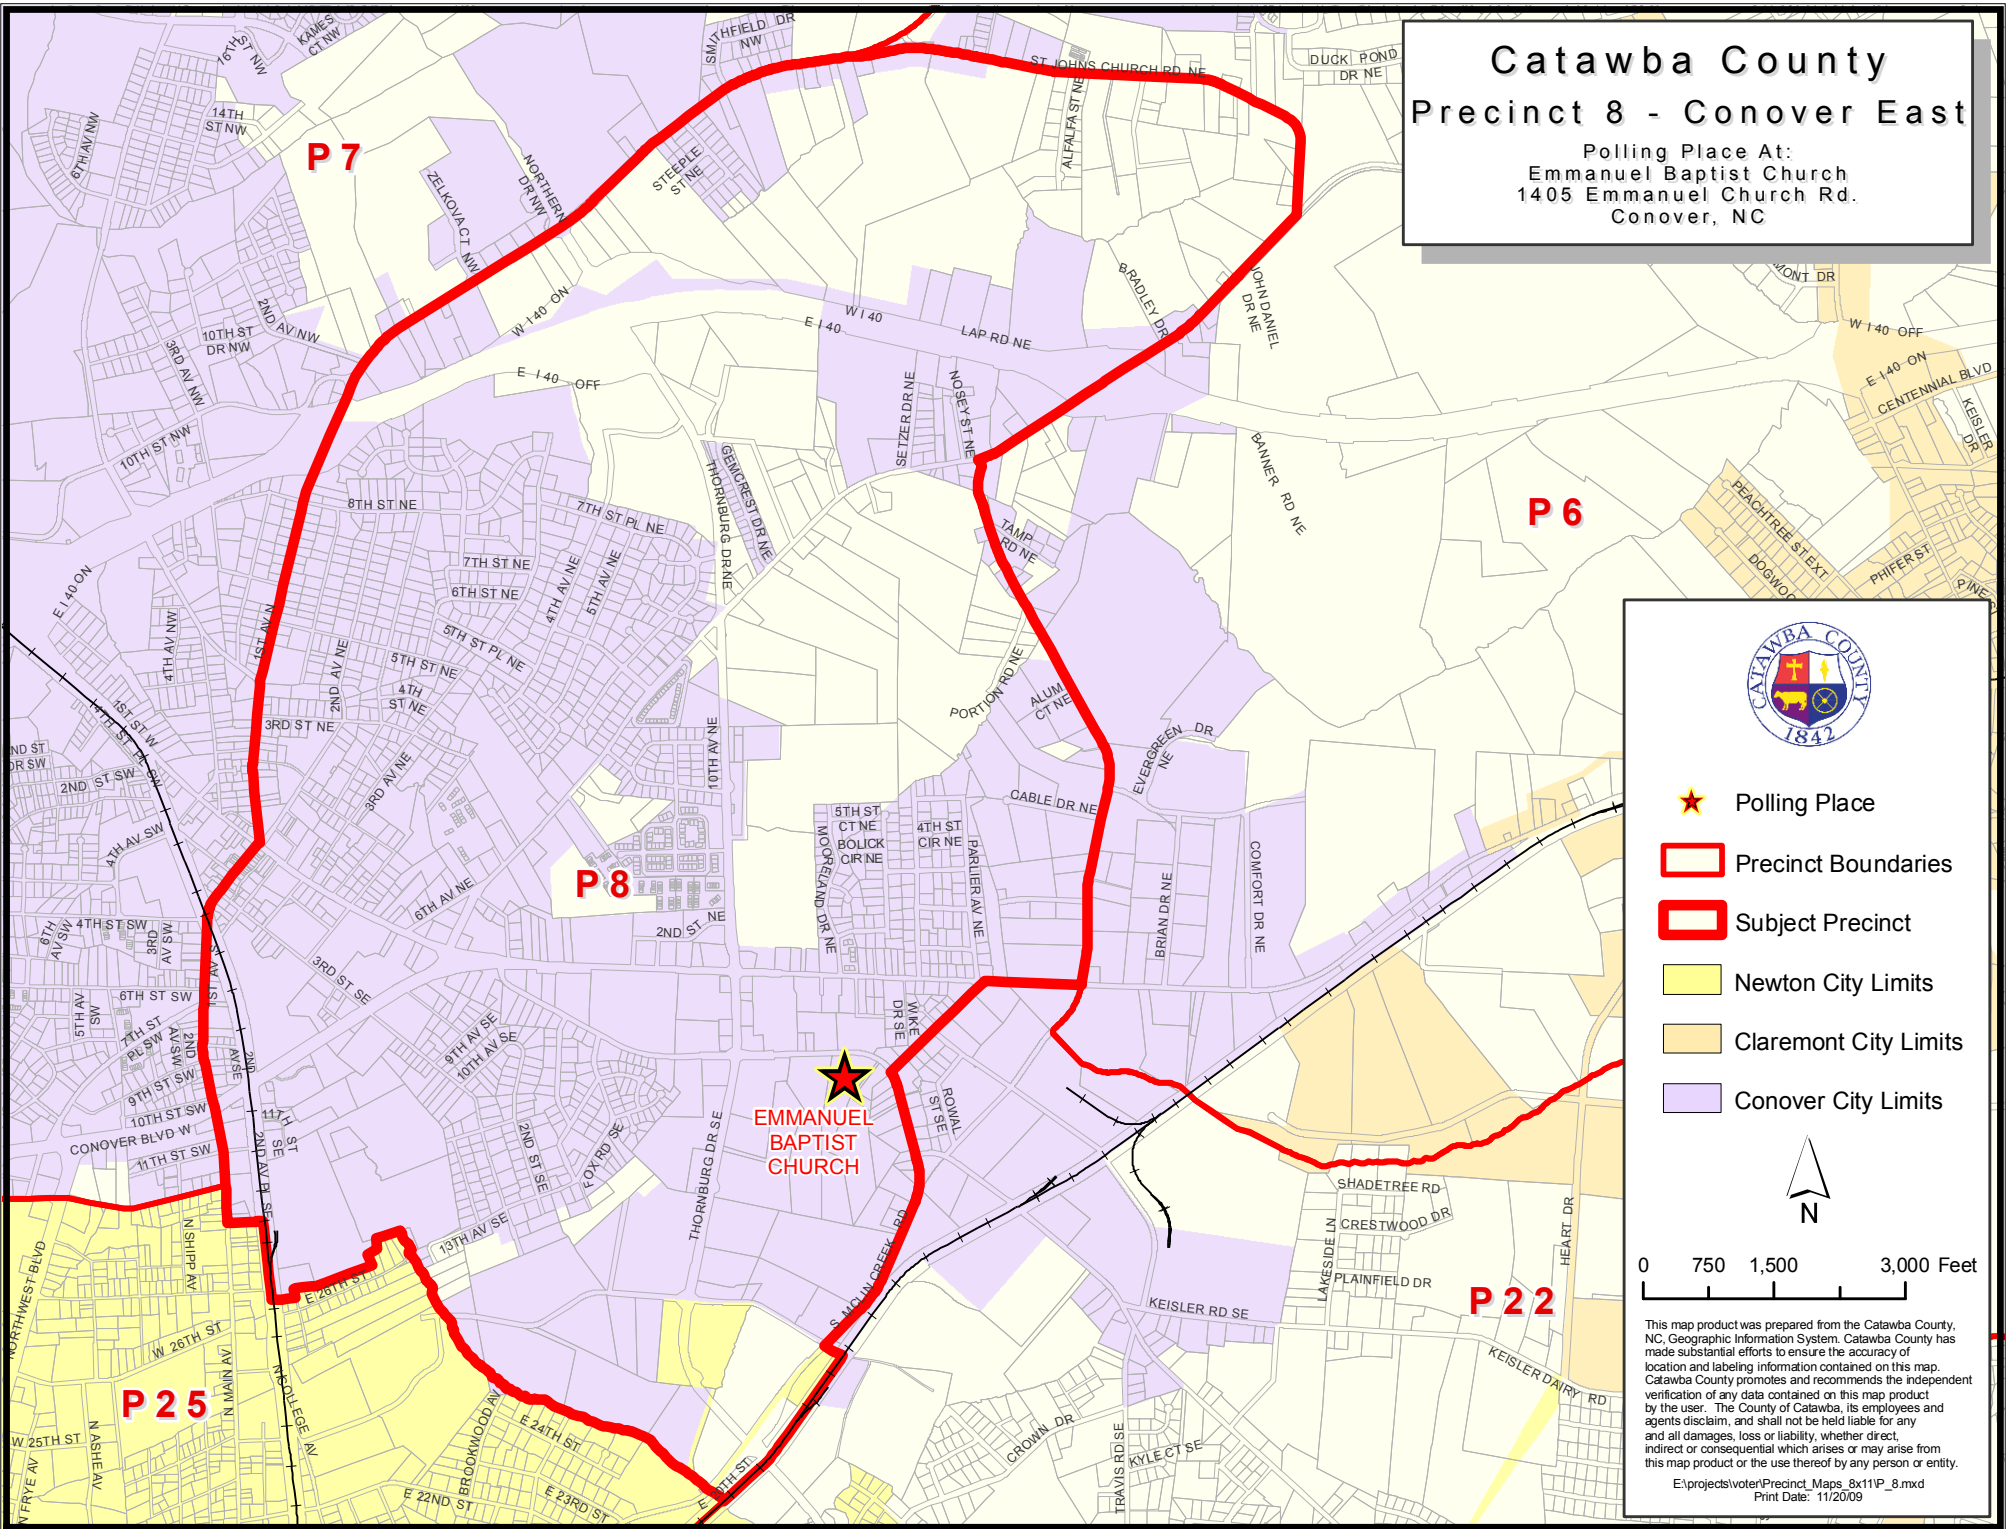

Catawba County Precinct 8 - Conover East

Polling Place At:
Emmanuel Baptist Church
1405 Emmanuel Church Rd.
Conover, NC

- ★ Polling Place
- ▭ Precinct Boundaries
- ▭ Subject Precinct
- ▭ Newton City Limits
- ▭ Claremont City Limits
- ▭ Conover City Limits

0 750 1,500 3,000 Feet

E:\projects\vote\Precinct_Maps_8x11\P_8.mxd
Print Date: 11/20/09