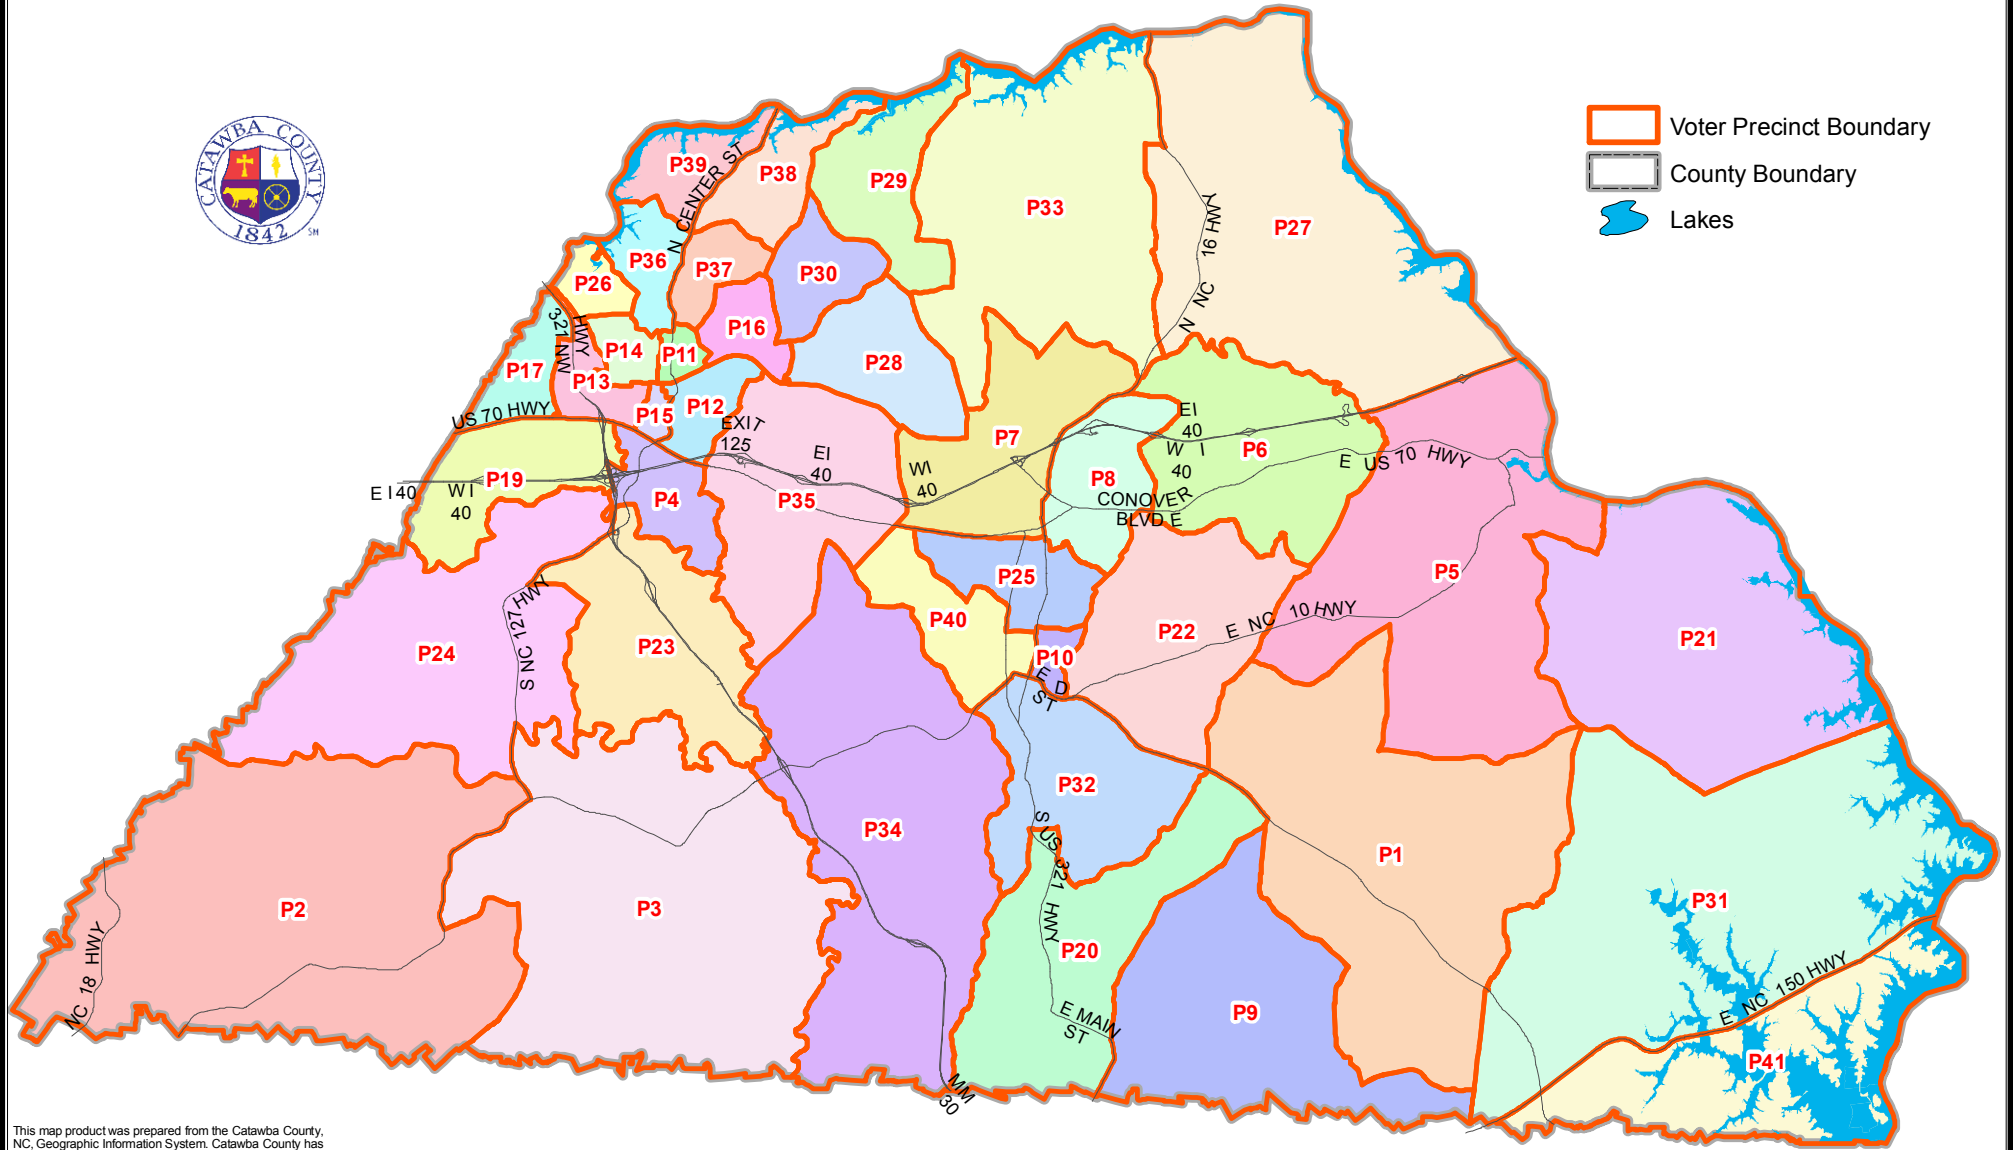

Catawba County

Voter Precincts

- Voter Precinct Boundary
- County Boundary
- Lakes